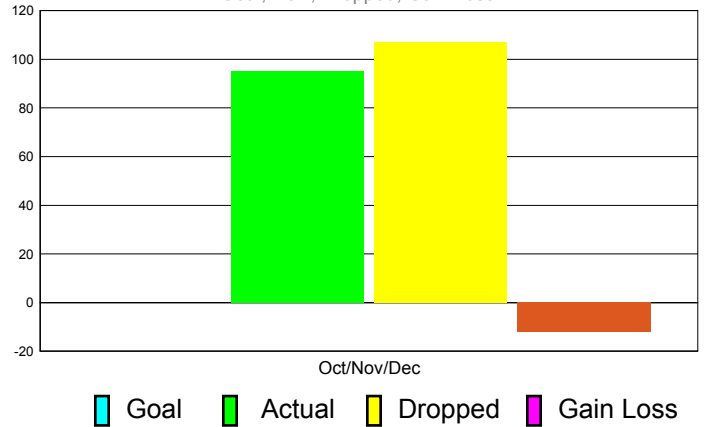

### YTD Status Quo Clubs 2010-2011

Status Quo Clubs Compared to Status Quo Members

## MEMBERSHIP

**Membership Results  
2011-2012**

**Membership  
2010-2011**

Month	Net Memb Goal	Actual New Memb	Actual Dropped Memb	Gain/Loss of Memb	Gain/Loss of Memb
Oct/Nov/Dec	0	95	107	-12	-56
<b>Totals</b>	<b>0</b>	<b>95</b>	<b>107</b>	<b>-12</b>	<b>-56</b>

### Membership Results 2011-2012

Goal, New, Dropped, Gain/Loss